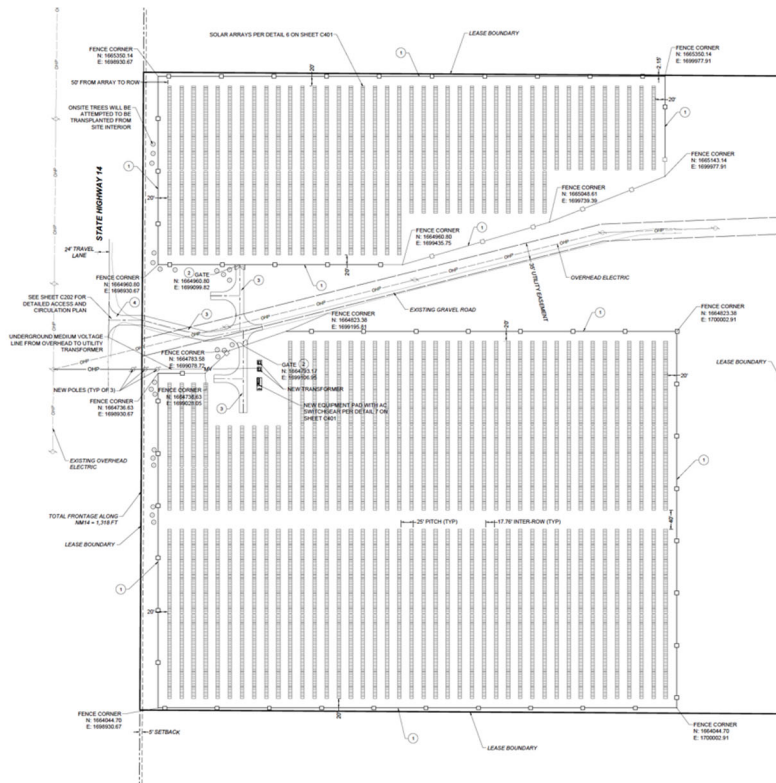

LOCAL MAP
SCALE: 1" = 2,500'