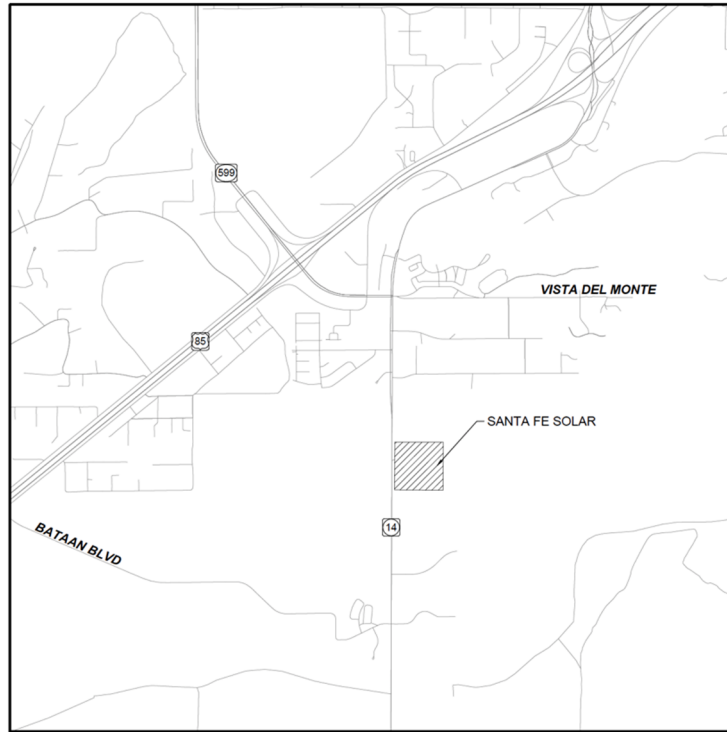

Vicinity Map and Site Plan

LOCAL MAP
SCALE: 1" = 2,500'